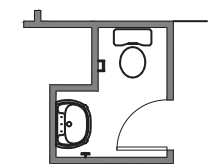

PRELIMINARY

FLOOR PLAN

Master Bath Options

Opt. 60" Shower With Shelf

Opt. 60" Shower With Bench

Opt. 60" Shower With Bench + Shelf

Opt. 42" Shower With Garden Tub

Opt. Office

Opt. Delivery Vestibule

Opt. Chef's Kitchen

Opt. Storage Closet

Opt. Powder Bath

OPTIONS

Traditional Exterior B: Full Porch

Traditional Exterior C: Full Porch

taylormorrison.com