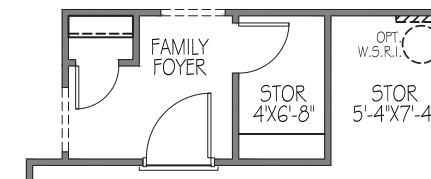

PRELIMINARY

FLOOR PLAN

Master Bath Options

Opt. 60" Shower With Shelf

Opt. 60" Shower With Bench

Opt. 60" Shower With Bench + Shelf

Opt. 42" Shower With Garden Tub

Opt. Office

Opt. Delivery Vestibule

Opt. Chef's Kitchen

Opt. Storage Closet

Opt. Powder Bath

OPTIONS

Traditional Exterior B: Full Porch

Traditional Exterior C: Full Porch

taylormorrison.com