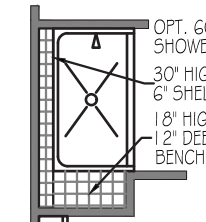

PRELIMINARY

FLOOR PLAN

Master Bath Options

Opt. 60" Shower With Shelf

Opt. 60" Shower With Bench

Opt. 60" Shower With Bench + Shelf

Opt. 42" Shower With Garden Tub

Opt. Office