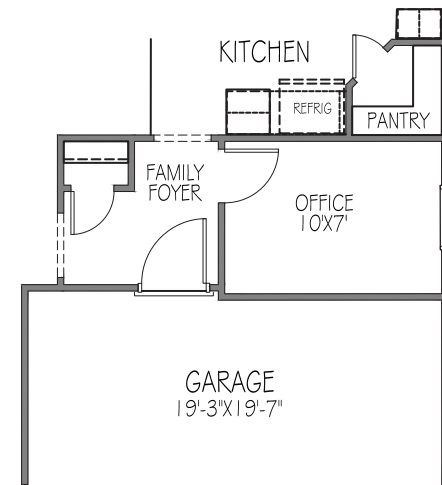

PRELIMINARY

FLOOR PLAN

Master Bath Options

Opt. 60" Shower With Shelf

Opt. 60" Shower With Bench

Opt. 60" Shower With Bench + Shelf

Opt. 42" Shower With Garden Tub

Opt. Office

Opt. Delivery Vestibule

Opt. Chef's Kitchen

Opt. Storage Closet

Opt. Powder Bath

OPTIONS

Traditional Exterior B: Full Porch

Traditional Exterior C: Full Porch

taylormorrison.com