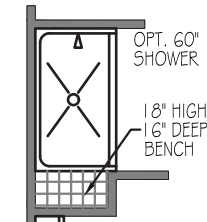

PRELIMINARY

FLOOR PLAN

Master Bath Options

Opt. 60" Shower With Shelf

Opt. 60" Shower With Bench

Opt. 60" Shower With Bench + Shelf

Opt. 42" Shower With Garden Tub

Opt. Office