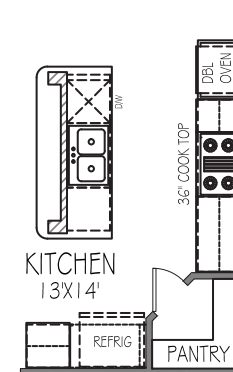

PRELIMINARY

FLOOR PLAN

Master Bath Options

Opt. 60" Shower With Shelf

Opt. 60" Shower With Bench

Opt. 60" Shower With Bench + Shelf

Opt. 42" Shower With Garden Tub

Opt. Office

Opt. Delivery Vestibule

Opt. Chef's Kitchen

Opt. Storage Closet

Opt. Powder Bath

OPTIONS

Traditional Exterior B: Full Porch

Traditional Exterior C: Full Porch

taylormorrison.com