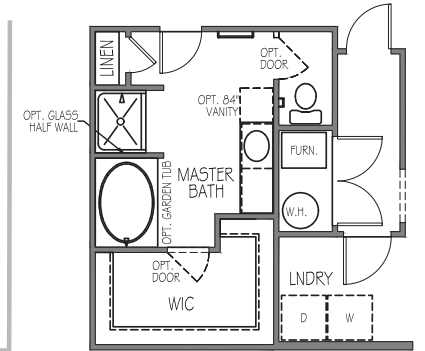

PRELIMINARY

FLOOR PLAN

Master Bath Options

Opt. 60" Shower With Shelf

Opt. 60" Shower With Bench

Opt. 60" Shower With Bench + Shelf

Opt. 42" Shower With Garden Tub

Opt. Office

Opt. Delivery Vestibule

Opt. Chef's Kitchen

Opt. Storage Closet

Opt. Powder Bath

OPTIONS

Traditional Exterior B: Full Porch

Traditional Exterior C: Full Porch

taylormorrison.com