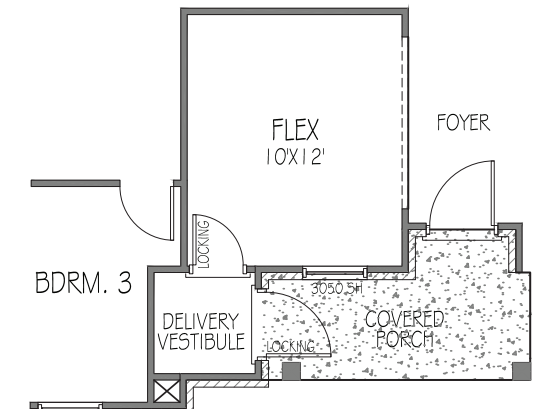

PRELIMINARY

FLOOR PLAN

Master Bath Options

Opt. 60" Shower With Shelf

Opt. 60" Shower With Bench

Opt. 60" Shower With Bench + Shelf

Opt. 42" Shower With Garden Tub

Opt. Office

Opt. Delivery Vestibule

Opt. Chef's Kitchen

Opt. Storage Closet

Opt. Powder Bath

OPTIONS

Traditional Exterior B: Full Porch

Traditional Exterior C: Full Porch

taylormorrison.com