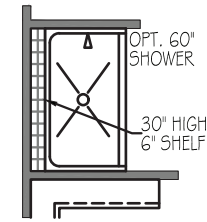

PRELIMINARY

FLOOR PLAN

Master Bath Options

Opt. 60" Shower With Shelf

Opt. 60" Shower With Bench

Opt. 60" Shower With Bench + Shelf

Opt. 42" Shower With Garden Tub

Opt. Office